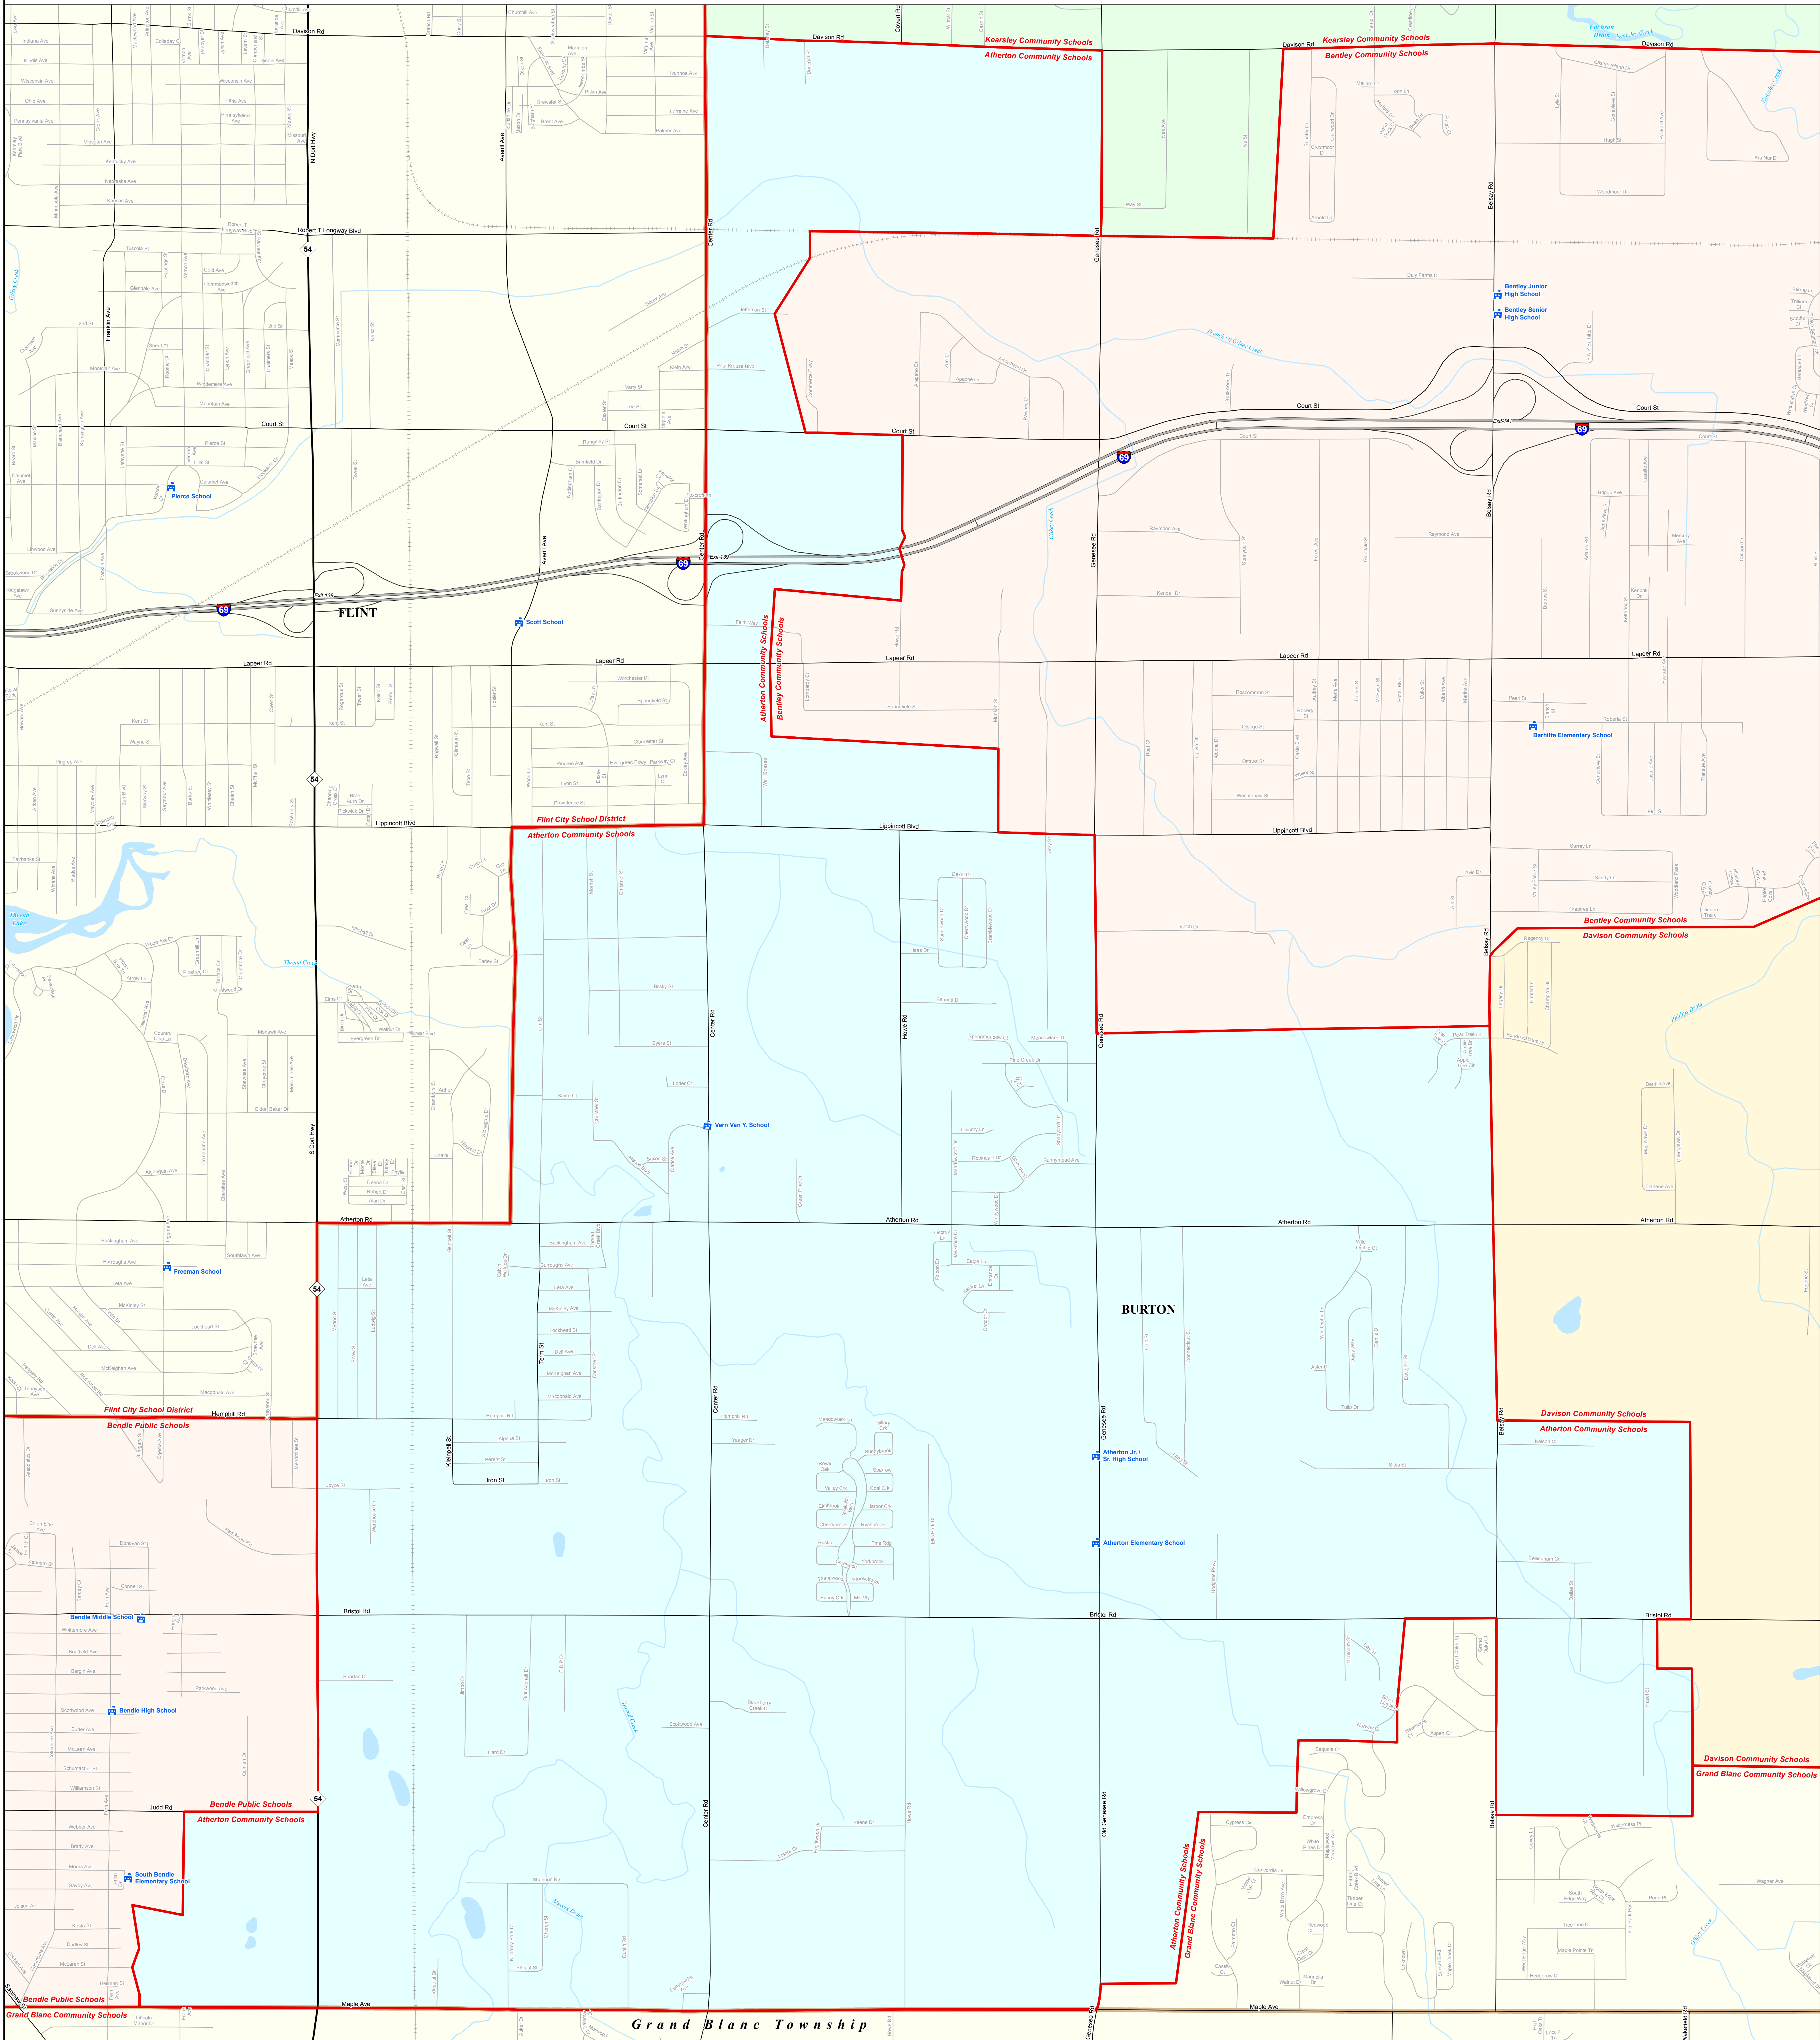

ATHERTON COMMUNITY SCHOOLS

Genesee ISD

*Note: Non K-12 School Districts identified with Asterisk (*) in Name

11/14/13

- School District - County - City - Township - Village - Census Designated Place	- School - Freeway - Highway - Primary Road - Local Road	- Railroad - Water Feature - River, Stream, or Drain